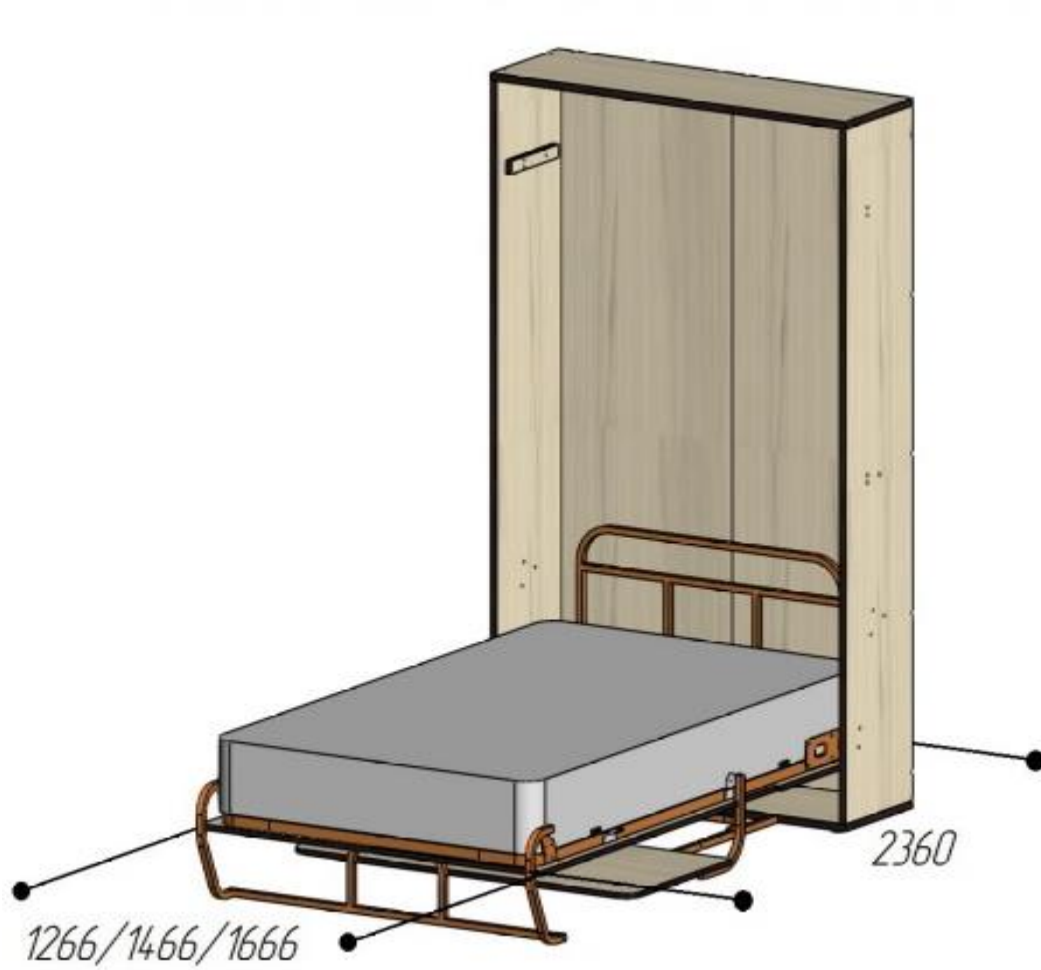

**DIMENSIONS OF ELARA LONGA WITH TABLE WALLBED (MATTRESS SIZE 1200/1400/1600)**

**THE WALLBED IS UNFOLDED**

**THE WALLBED IS FOLDED**