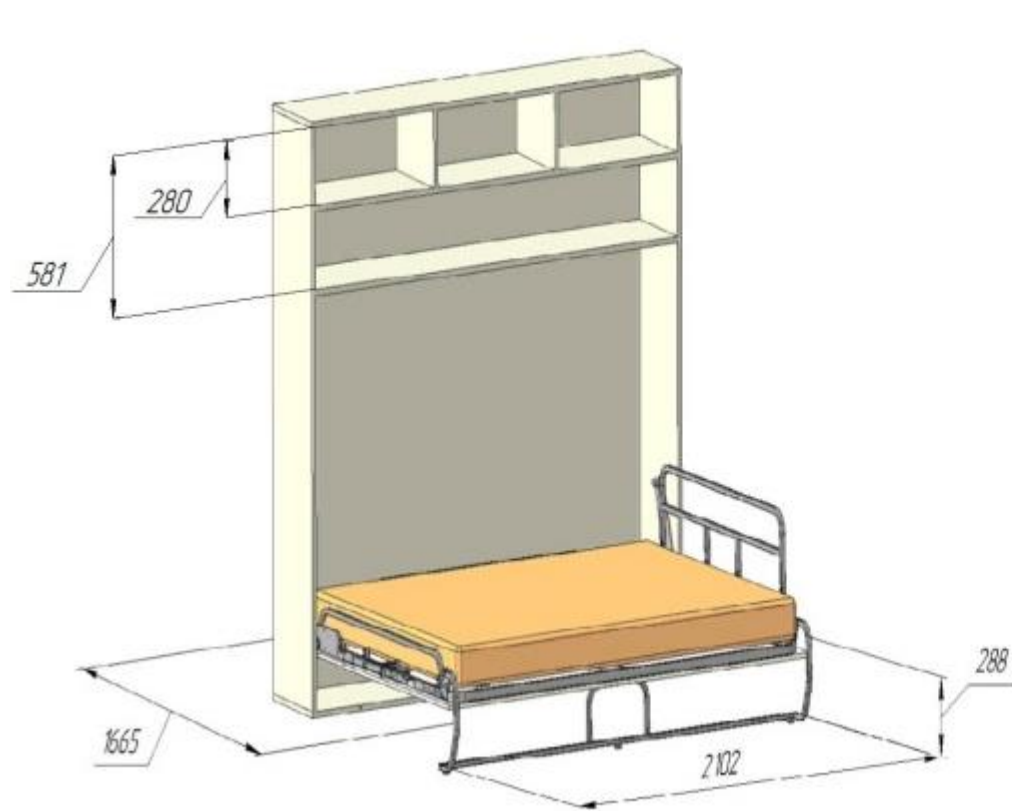

DIMENSIONS OF MIRALDI LONGA SHELF WALLBED (MATTRESS SIZE 1400)

THE WALLBED IS UNFOLDED

THE WALLBED IS FOLDED