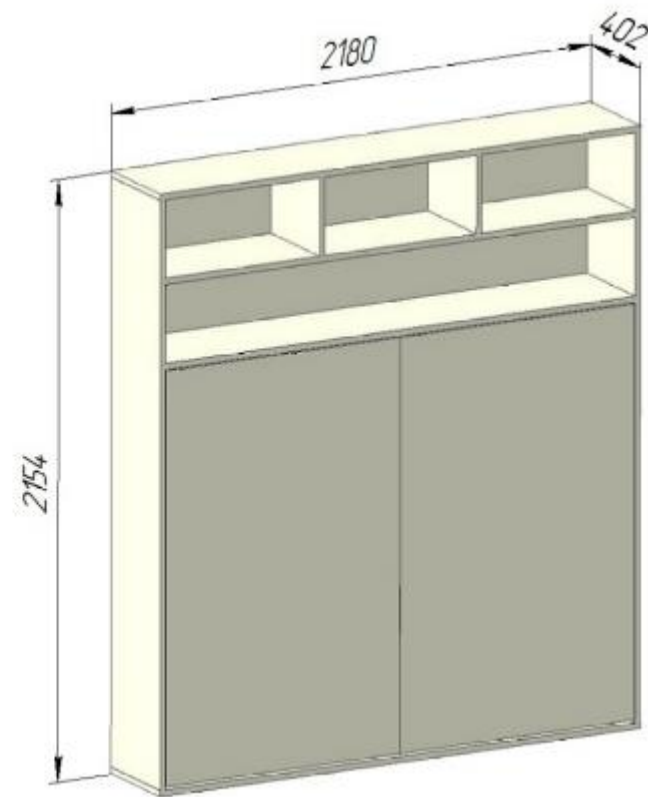

DIMENSIONS OF MIRALDI LONGA SHELF WALLBED (MATTRESS SIZE 1400)

THE WALLBED IS UNFOLDED

THE WALLBED IS FOLDED