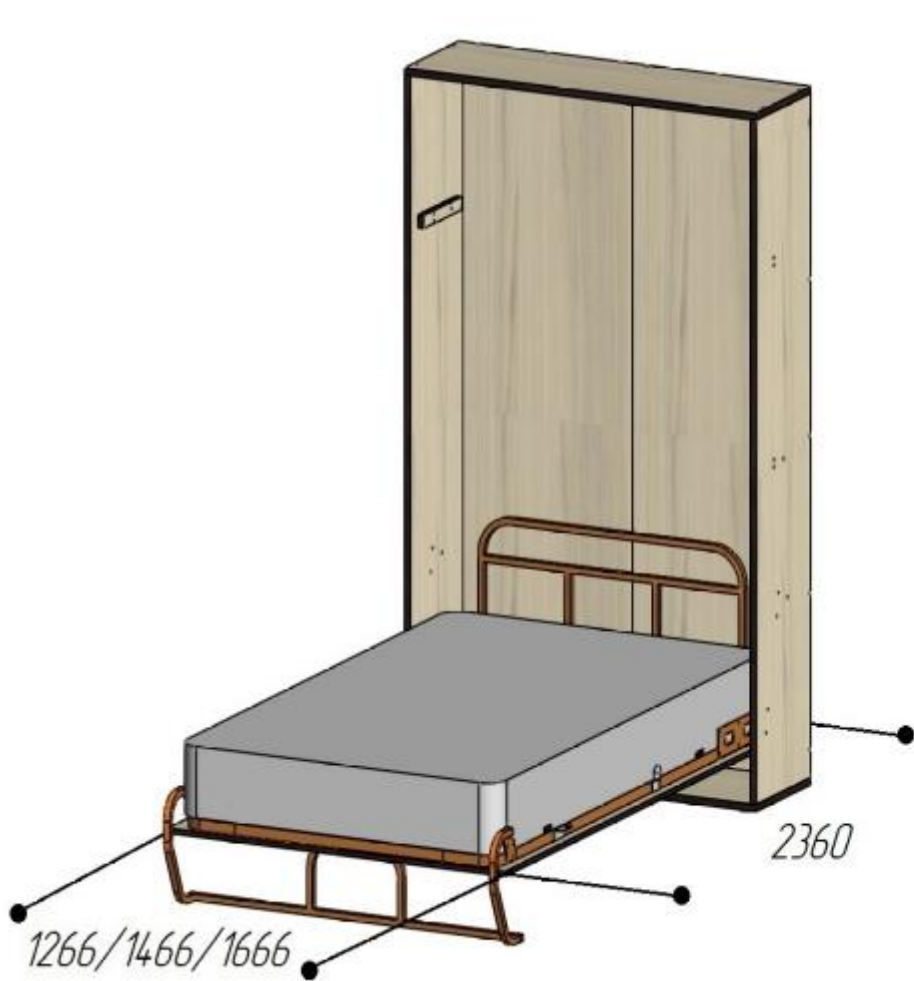

**DIMENSIONS OF ELARA LONGA WALLBED (MATTRESS SIZE 1200/1400/1600)**

**THE WALLBED IS UNFOLDED**

**THE WALLBED IS FOLDED**