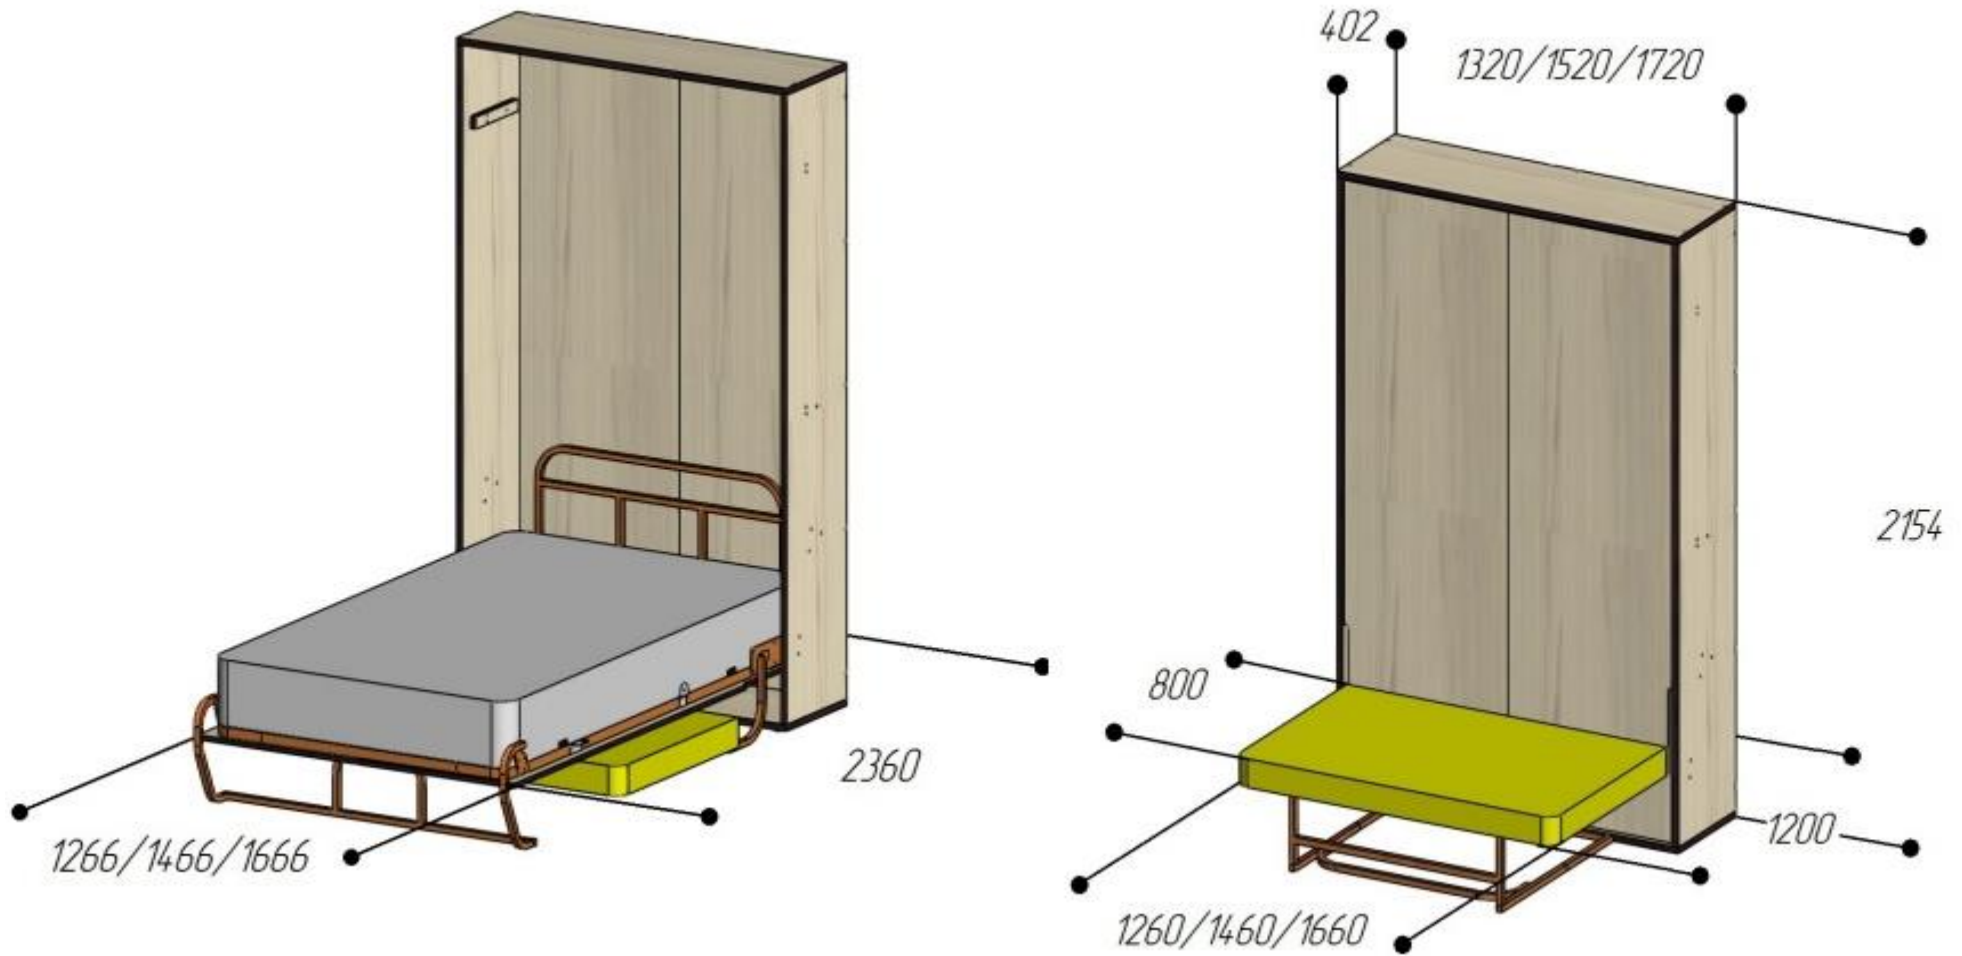

**DIMENSIONS OF ELARA LONGA WITH SOFA WALLBED (MATTRESS SIZE 1200/1400/1600)**

**THE WALLBED IS UNFOLDED**

**THE WALLBED IS FOLDED**