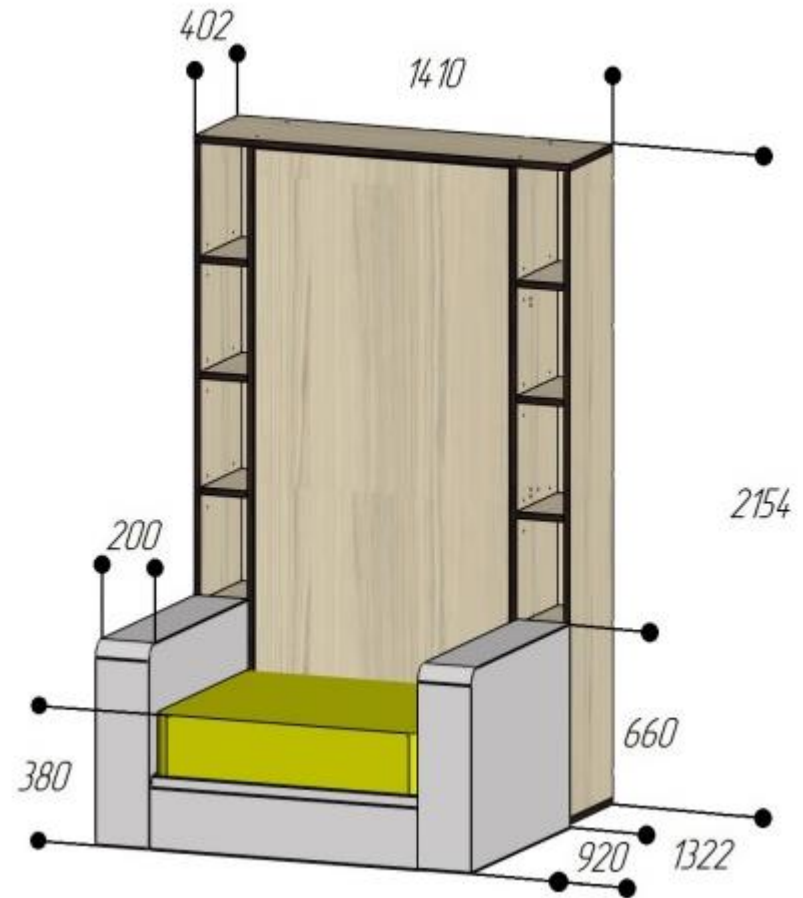

DIMENSIONS OF ELARA LONGA SHELF WALLBED WITH «LUXURIA» FRONT SOFA (MATTRESS SIZE 900)

THE WALLBED IS UNFOLDED

THE WALLBED IS FOLDED