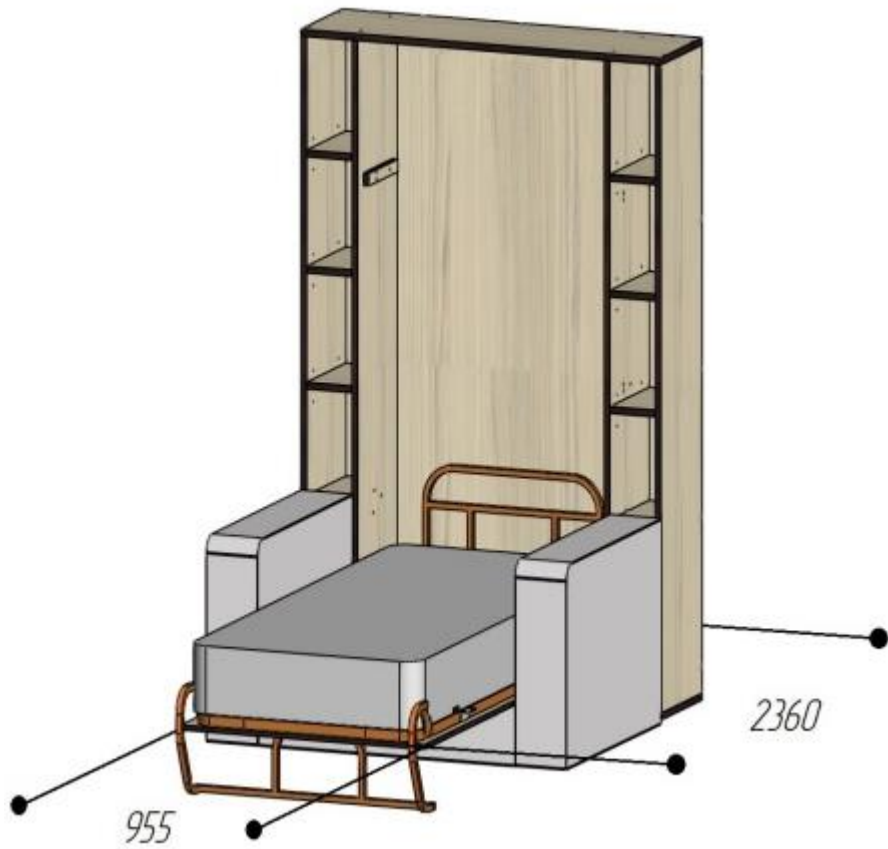

DIMENSIONS OF ELARA LONGA SHELF WALLBED WITH «LUXURIA» FRONT SOFA (MATTRESS SIZE 900)

THE WALLBED IS UNFOLDED

THE WALLBED IS FOLDED