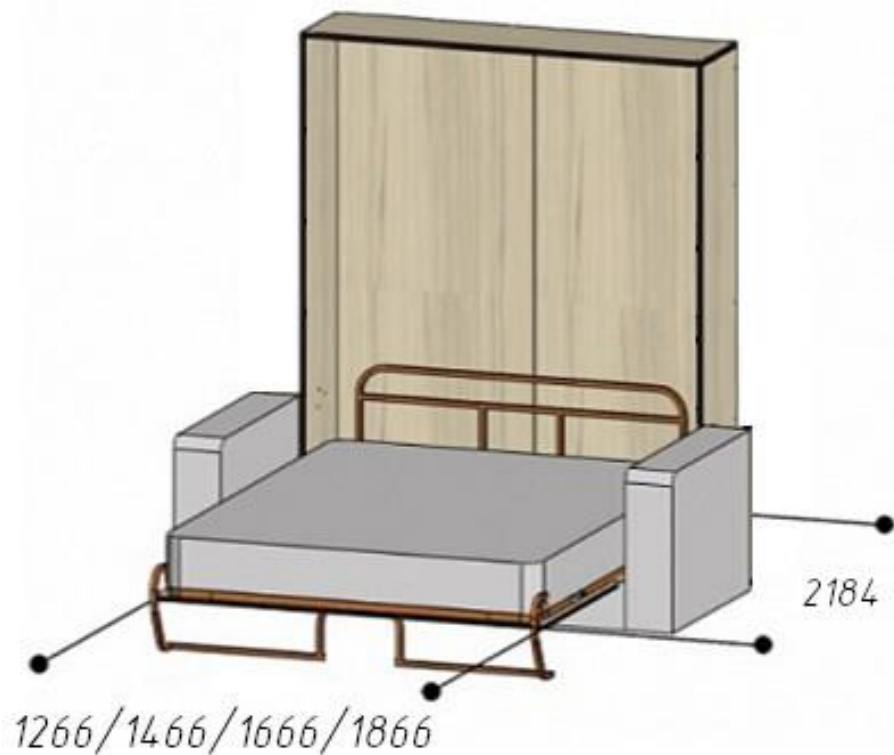

DIMENSIONS OF ELARA LONGA WALLBED WITH «LUXURIA» FRONT SOFA (MATTRESS SIZE 1200/1400/1600/1800)

THE WALLBED IS UNFOLDED

THE WALLBED IS FOLDED