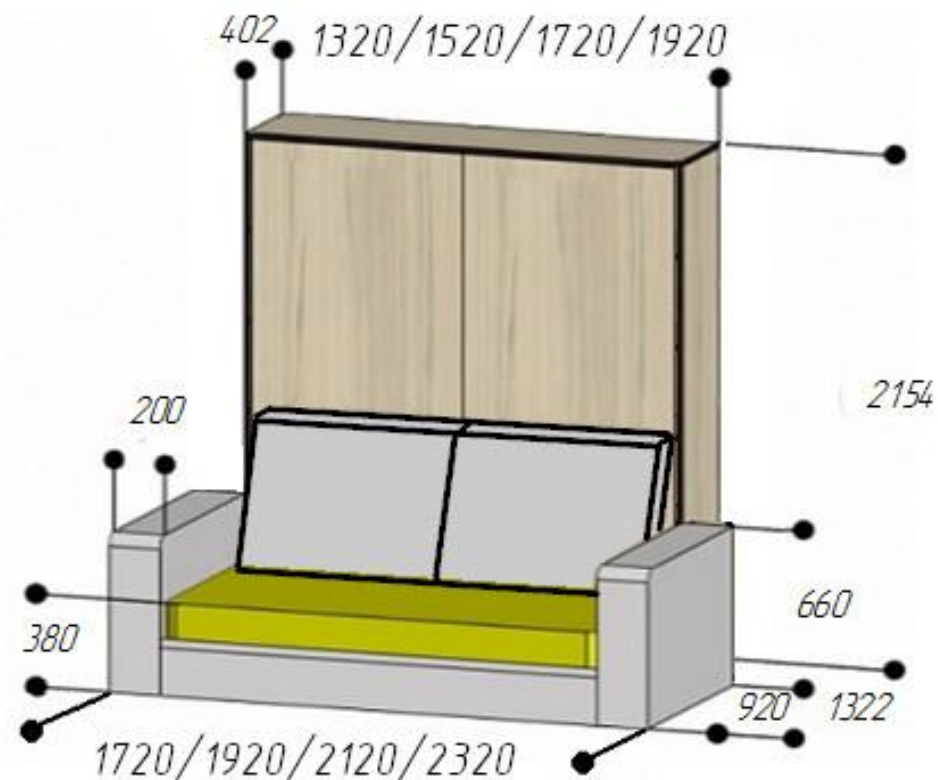

DIMENSIONS OF ELARA LONGA WALLBED WITH «LUXURIA» FRONT SOFA (MATTRESS SIZE 1200/1400/1600/1800)

THE WALLBED IS UNFOLDED

THE WALLBED IS FOLDED