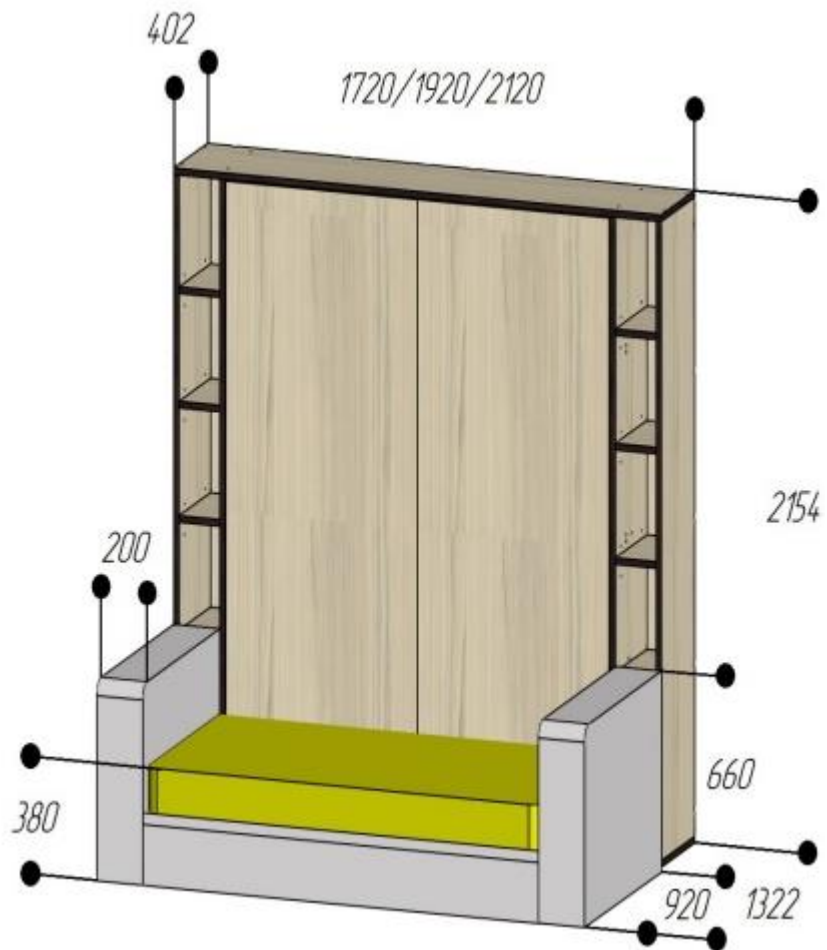

**DIMENSIONS OF ELARA LONGA SHELF WALLBED WITH «LUXURIA» FRONT SOFA  
(MATTRESS SIZE 1200/1400/1600)**

**THE WALLBED IS UNFOLDED**

**THE WALLBED IS FOLDED**