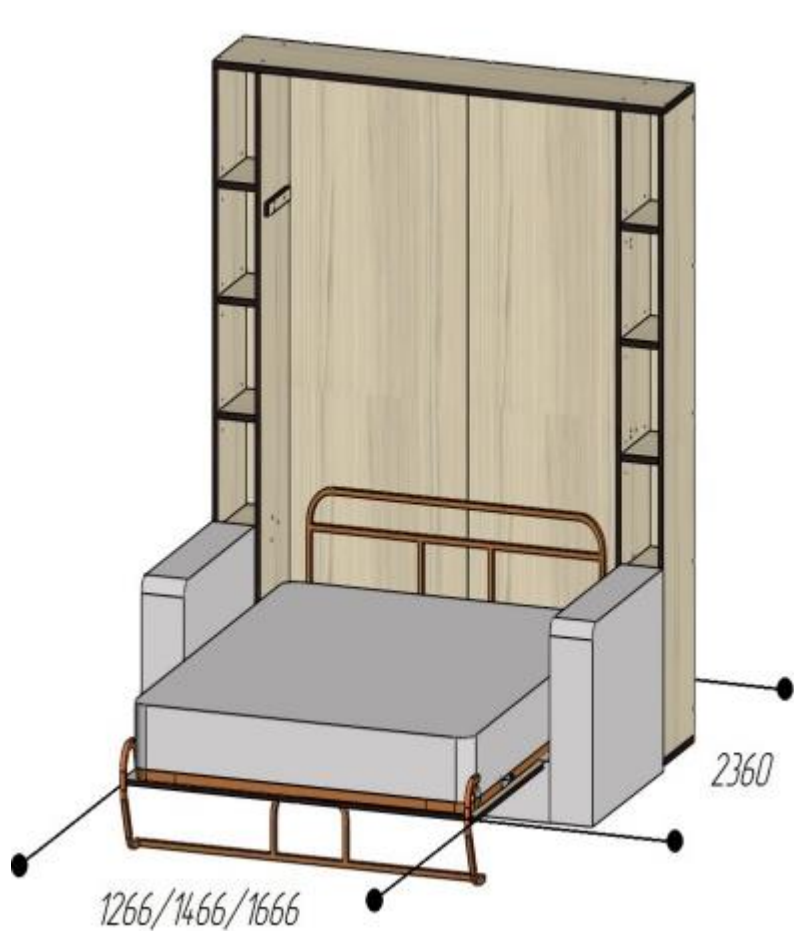

**DIMENSIONS OF ELARA LONGA SHELF WALLBED WITH «LUXURIA» FRONT SOFA  
(MATTRESS SIZE 1200/1400/1600)**

**THE WALLBED IS UNFOLDED**

**THE WALLBED IS FOLDED**