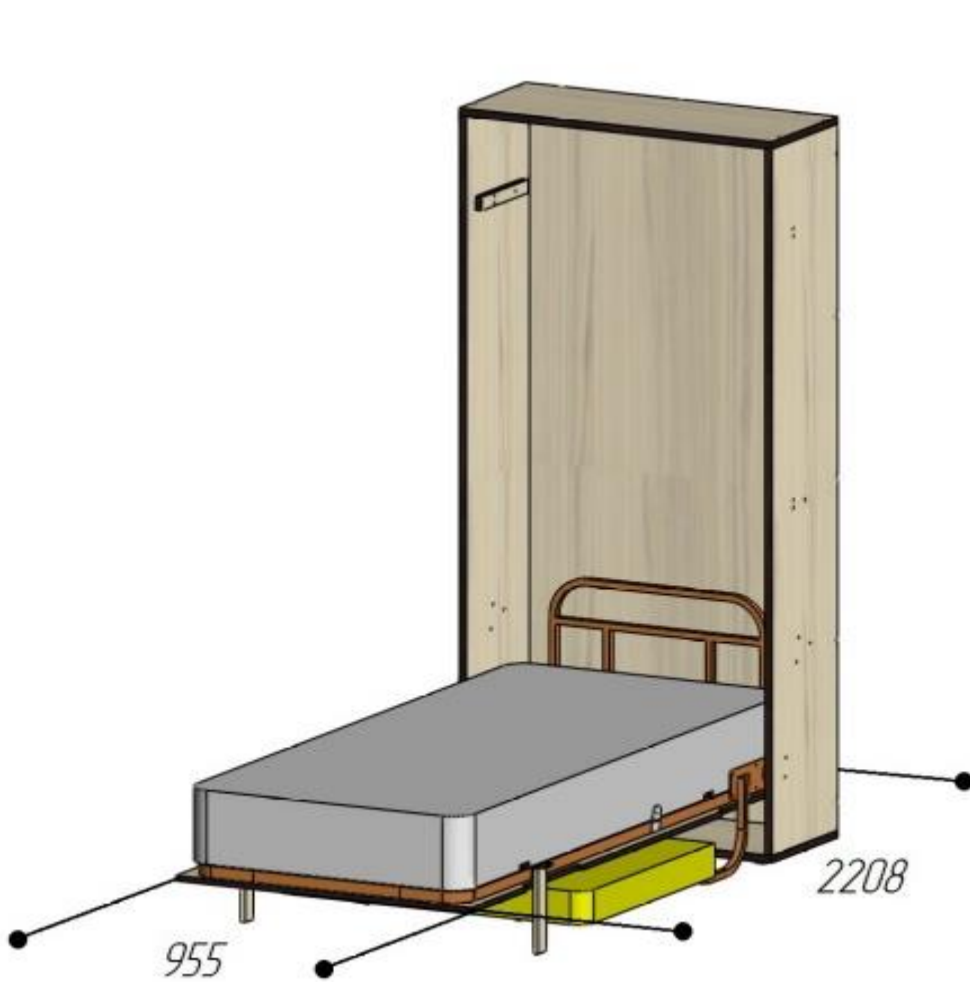

DIMENSIONS OF ELARA WALLBED WITH SOFA (MATTRESS SIZE 900)

THE WALLBED IS UNFOLDED

THE WALLBED IS FOLDED