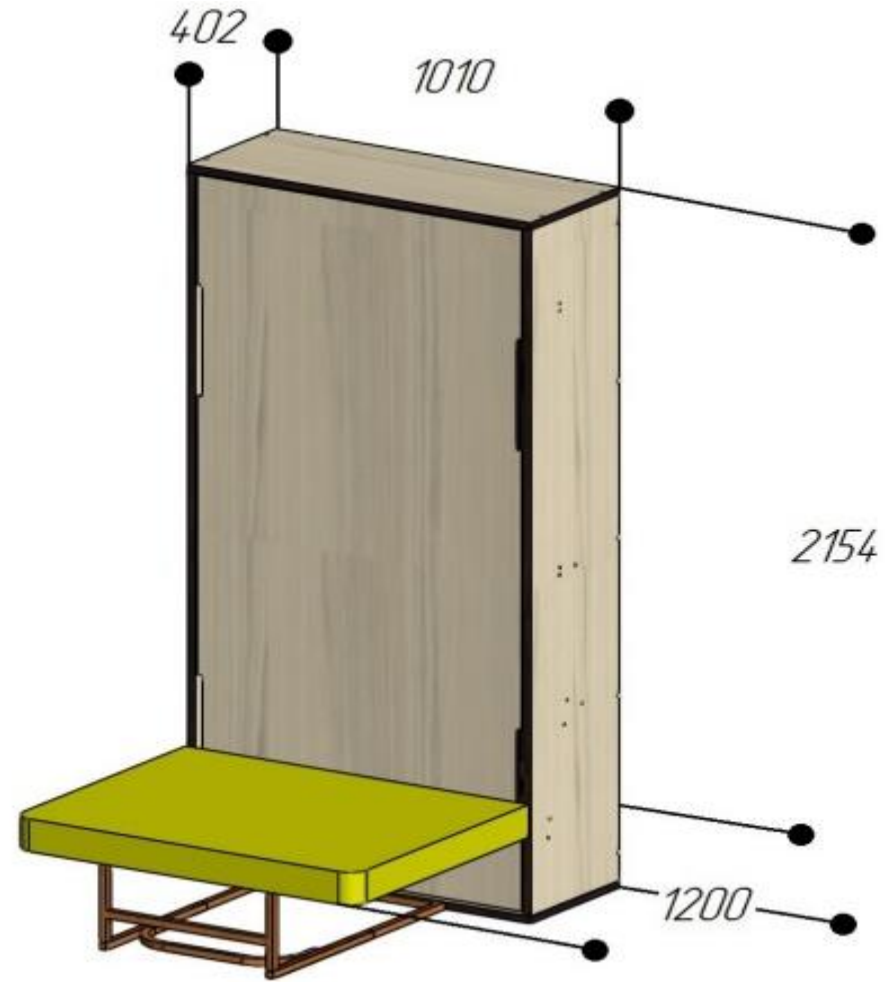

DIMENSIONS OF ELARA WALLBED WITH SOFA (MATTRESS SIZE 900)

THE WALLBED IS UNFOLDED

THE WALLBED IS FOLDED