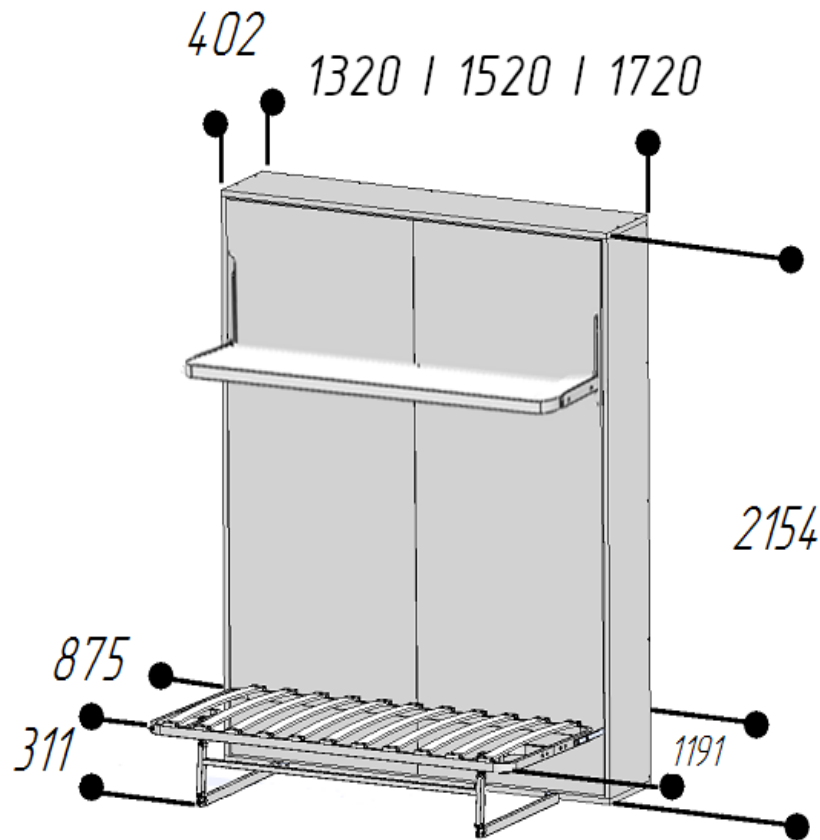

DIMENSIONS OF ELARA KOMFORT WITH SOFA WALLBED (MATTRESS SIZE 1200/1400/1600)

THE WALLBED IS UNFOLDED

THE WALLBED IS FOLDED