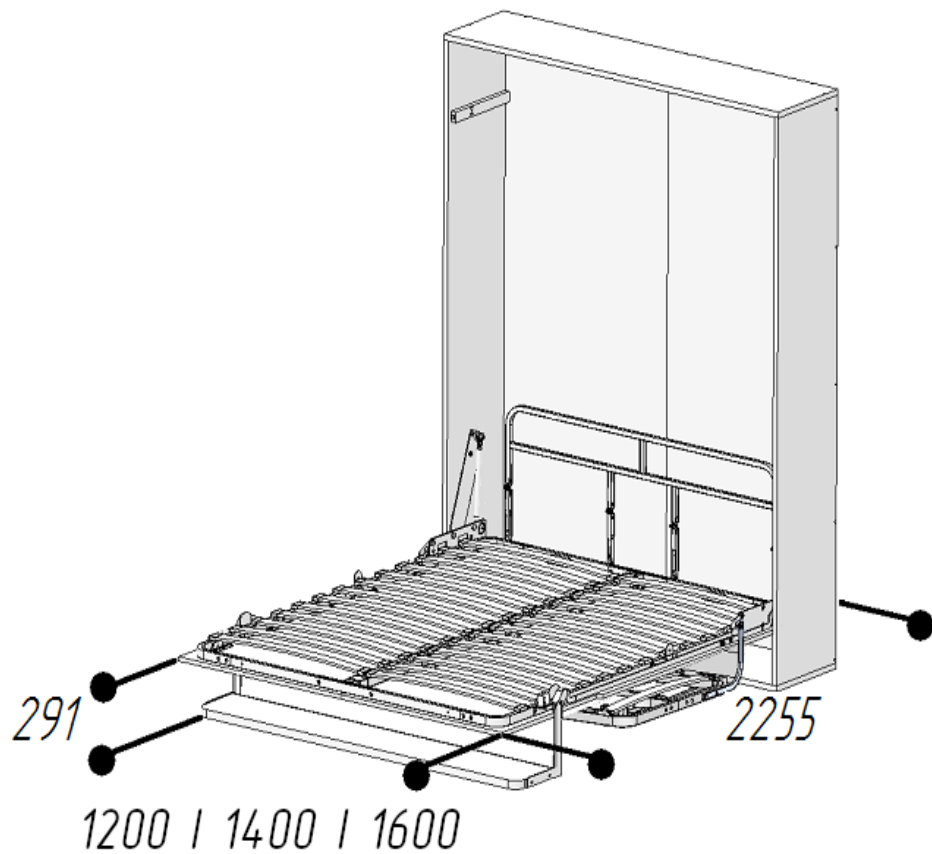

DIMENSIONS OF ELARA KOMFORT WITH SOFA WALLBED (MATTRESS SIZE 1200/1400/1600)

THE WALLBED IS UNFOLDED

THE WALLBED IS FOLDED