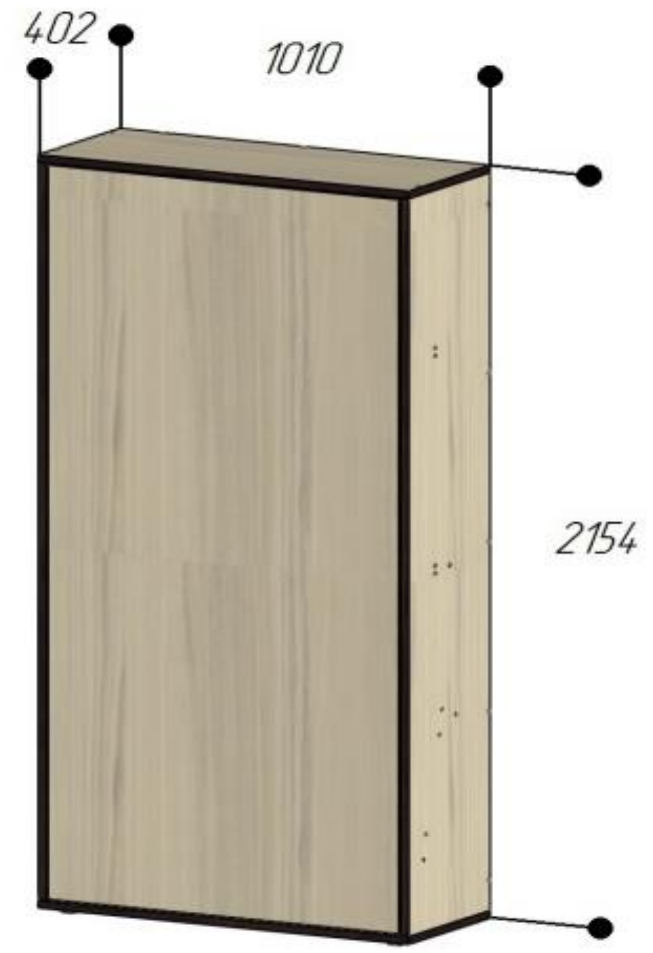

DIMENSIONS OF ELARA LONGA WALLBED (MATTRESS SIZE 900)

THE WALLBED IS UNFOLDED

THE WALLBED IS FOLDED