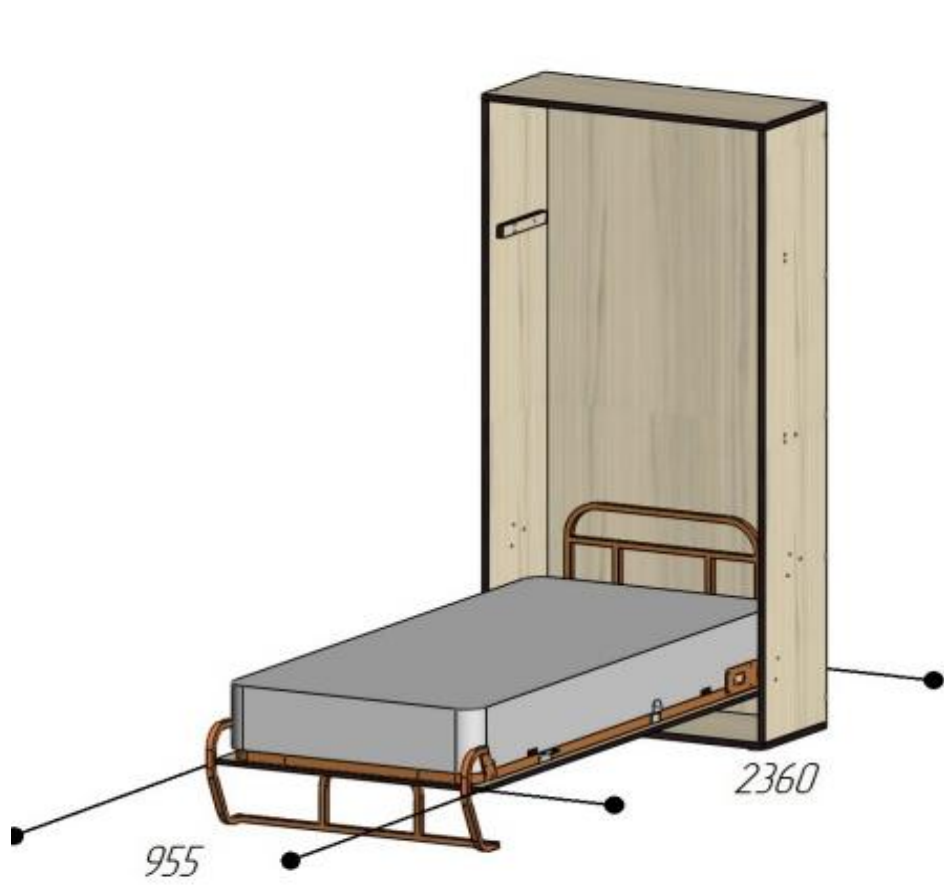

DIMENSIONS OF ELARA LONGA WALLBED (MATTRESS SIZE 900)

THE WALLBED IS UNFOLDED

THE WALLBED IS FOLDED