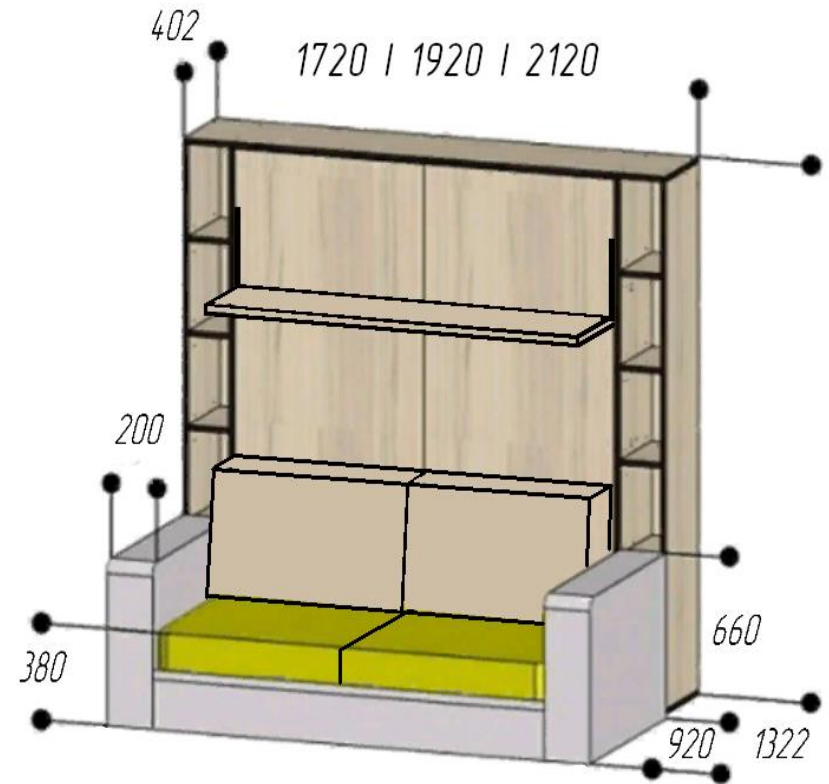

**DIMENSIONS OF ELARA KOMFORT SHELF WALLBED WITH «LUXURIA» FRONT SOFA
(MATTRESS SIZE 1200/1400/1600)**

THE WALLBED IS UNFOLDED

THE WALLBED IS FOLDED