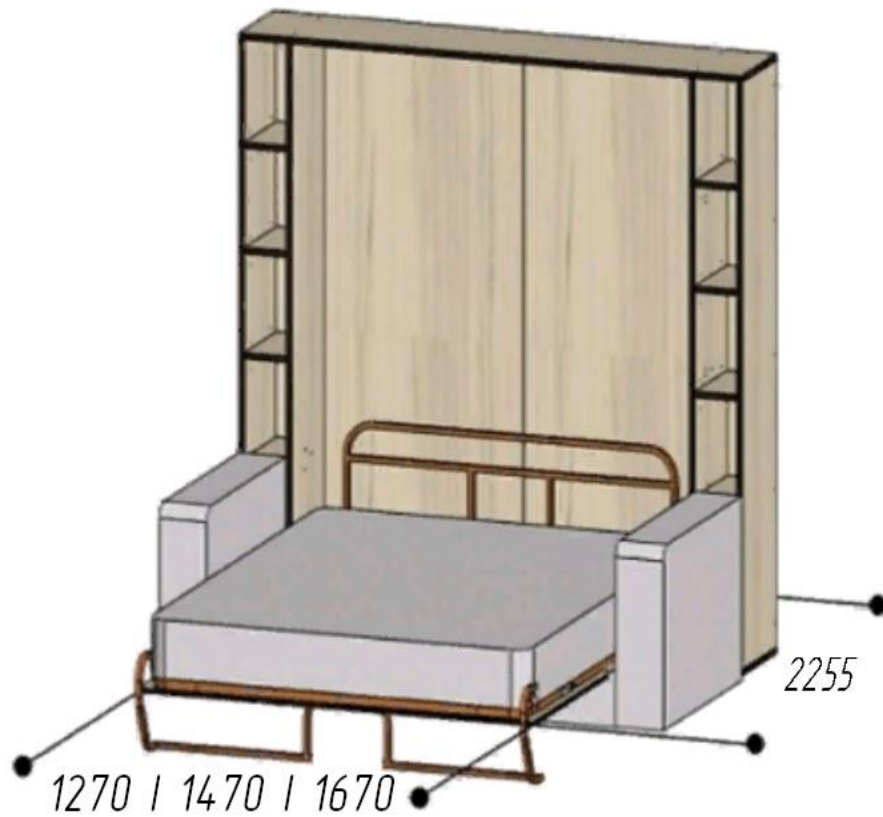

**DIMENSIONS OF ELARA KOMFORT SHELF WALLBED WITH «LUXURIA» FRONT SOFA
(MATTRESS SIZE 1200/1400/1600)**

THE WALLBED IS UNFOLDED

THE WALLBED IS FOLDED