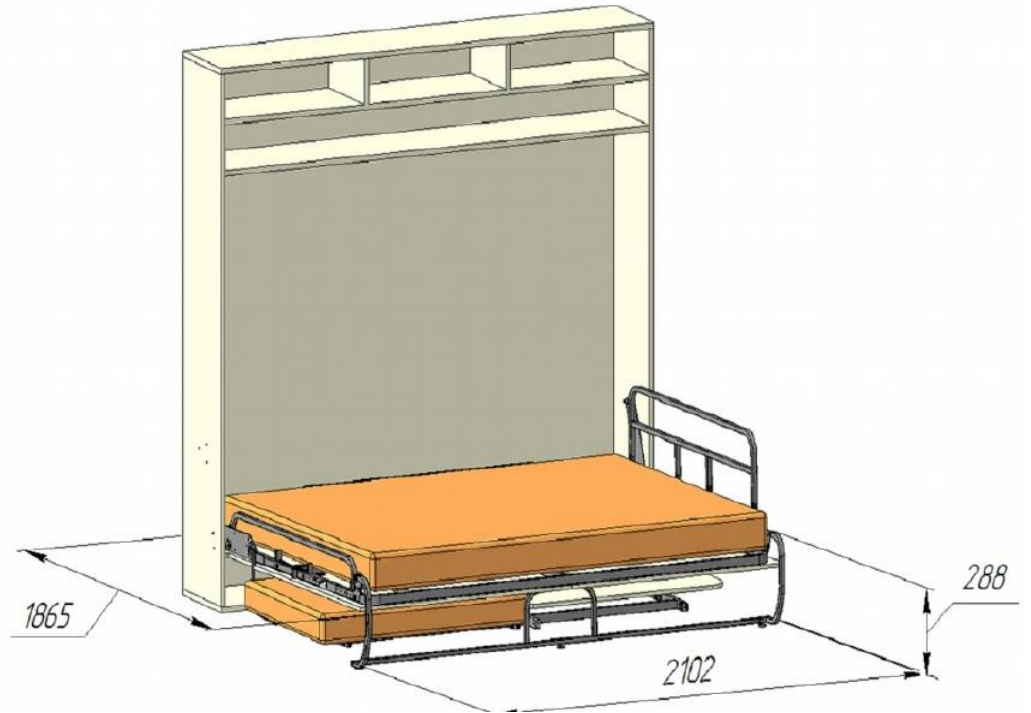

**DIMENSIONS OF MIRALDI LONGA 3-IN-1 WALLBED (MATTRESS SIZE 1600)**

**THE WALLBED IS UNFOLDED**

**THE WALLBED IS FOLDED**