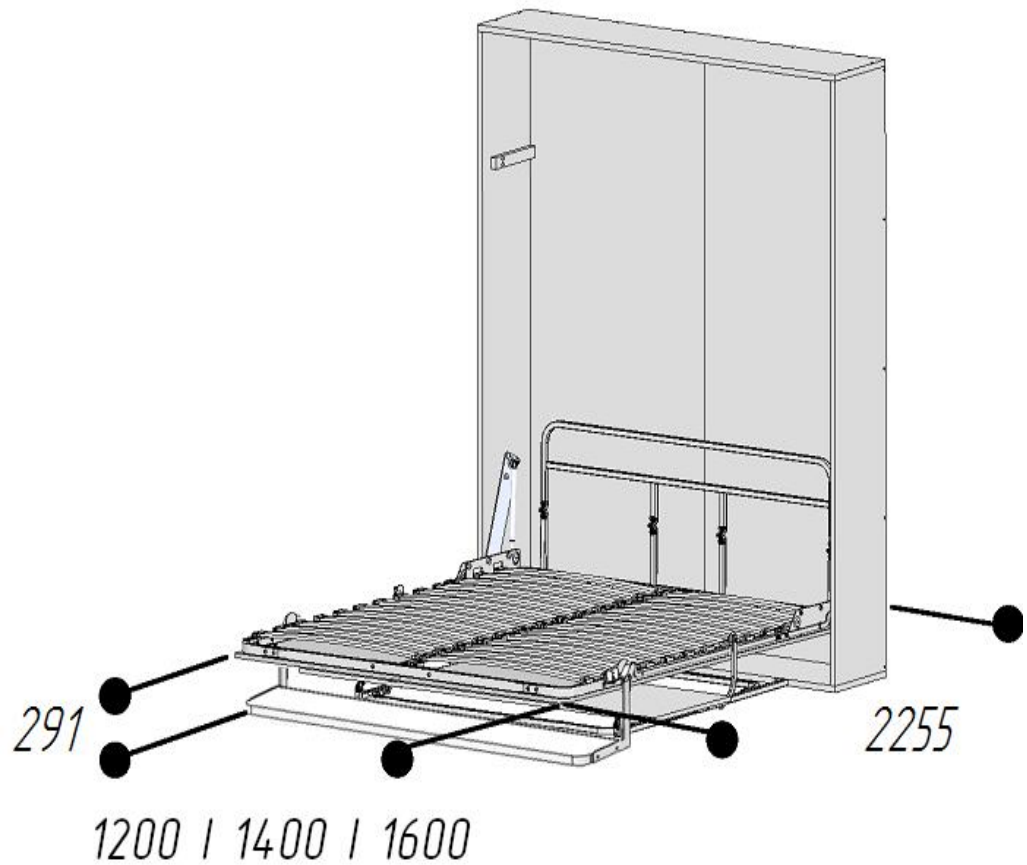

DIMENSIONS OF ELARA KOMFORT WITH TABLE WALLBED (MATTRESS SIZE 1200/1400/1600)

THE WALLBED IS UNFOLDED

THE WALLBED IS FOLDED