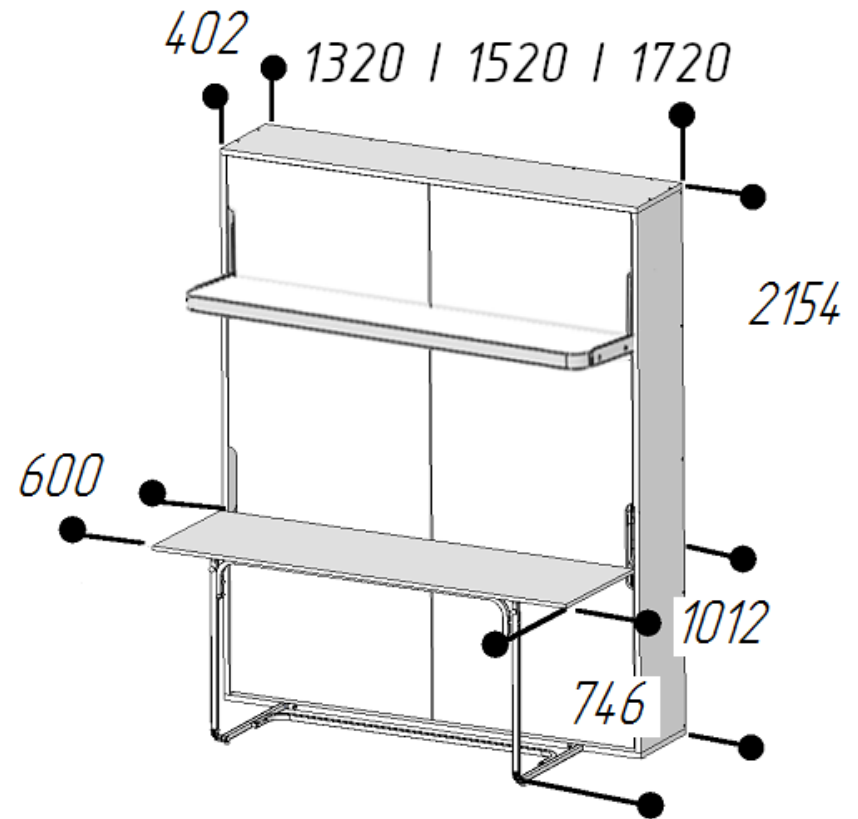

DIMENSIONS OF ELARA KOMFORT WITH TABLE WALLBED (MATTRESS SIZE 1200/1400/1600)

THE WALLBED IS UNFOLDED

THE WALLBED IS FOLDED