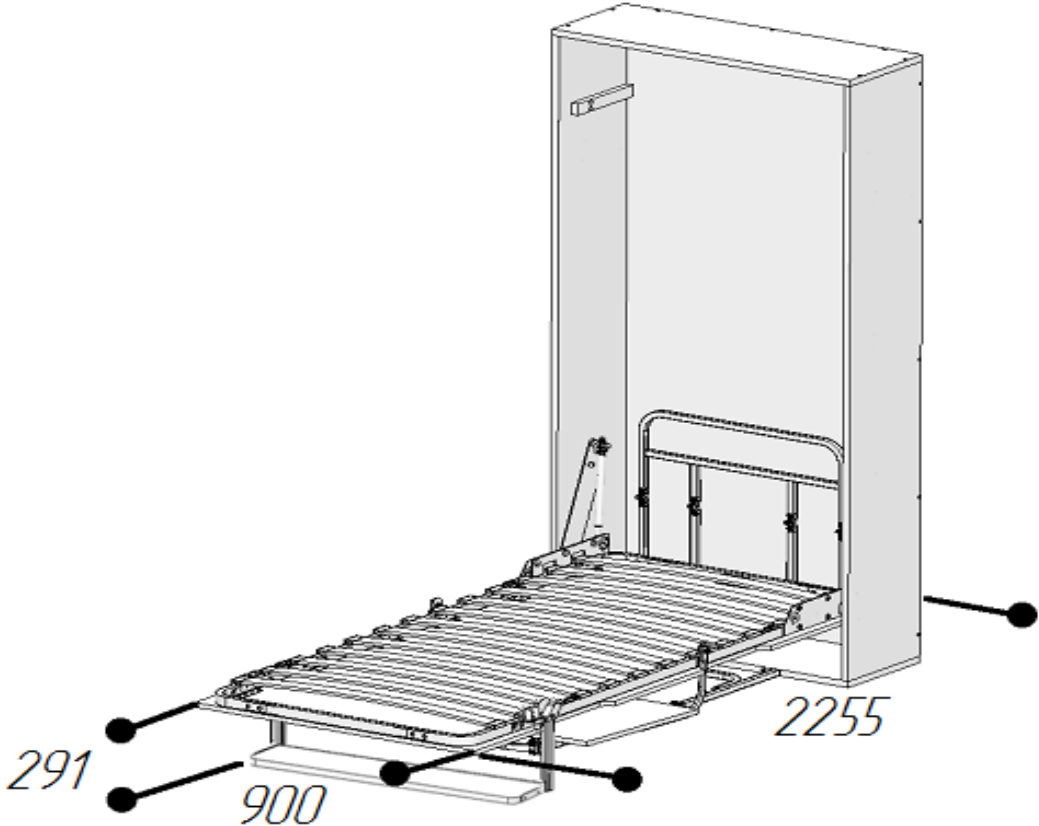

**DIMENSIONS OF ELARA KOMFORT WITH TABLE WALLBED (MATTRESS SIZE 900)**

**THE WALLBED IS UNFOLDED**

**THE WALLBED IS FOLDED**