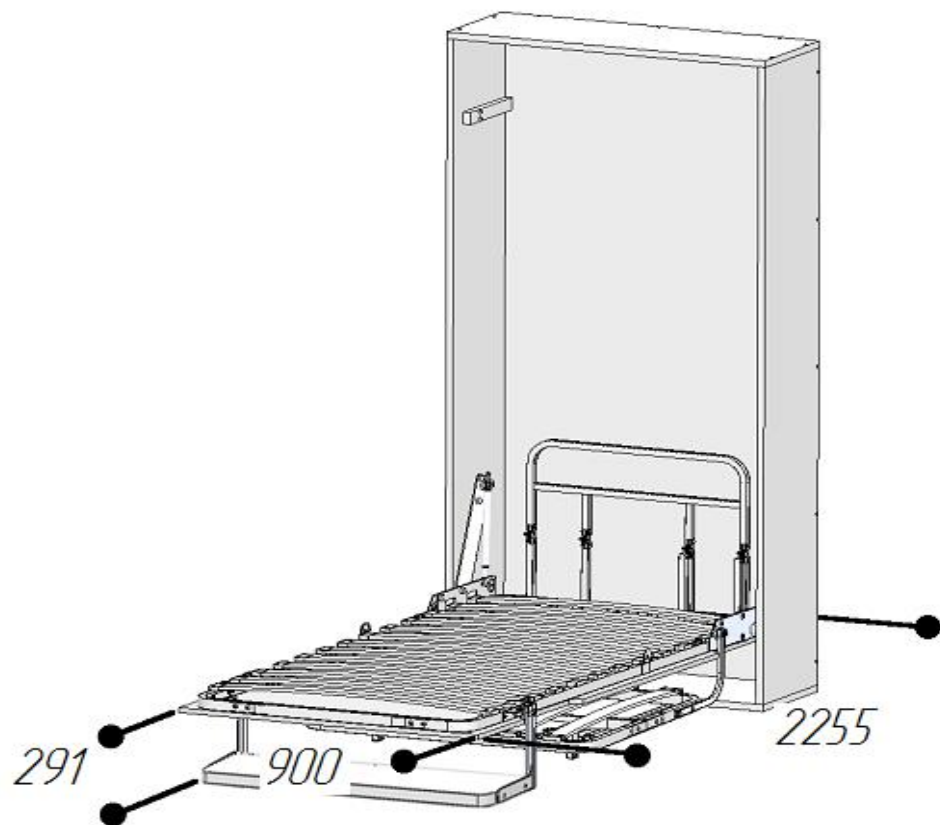

**DIMENSIONS OF ELARA KOMFORT WITH SOFA WALLBED (MATTRESS SIZE 900)**

**THE WALLBED IS UNFOLDED**

**THE WALLBED IS FOLDED**