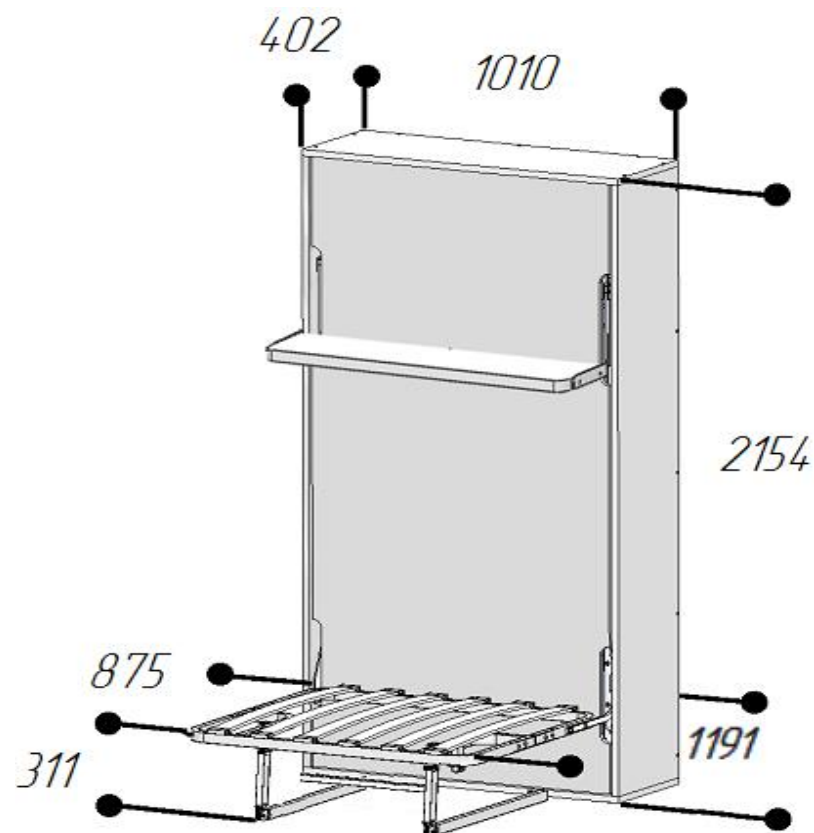

**DIMENSIONS OF ELARA KOMFORT WITH SOFA WALLBED (MATTRESS SIZE 900)**

**THE WALLBED IS UNFOLDED**

**THE WALLBED IS FOLDED**