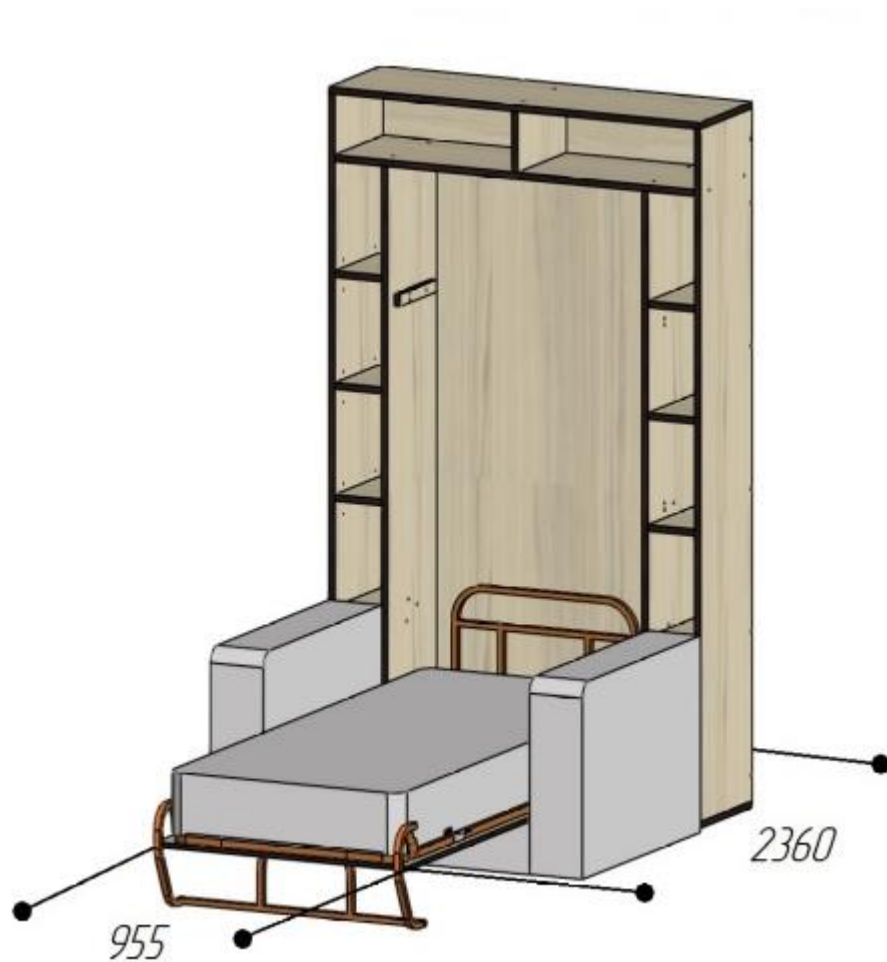

DIMENSIONS OF ELARA LONGA SHELF A PLUS WALLBED WITH «LUXURIA» FRONT SOFA (MATTRESS SIZE 900)

THE WALLBED IS UNFOLDED

THE WALLBED IS FOLDED