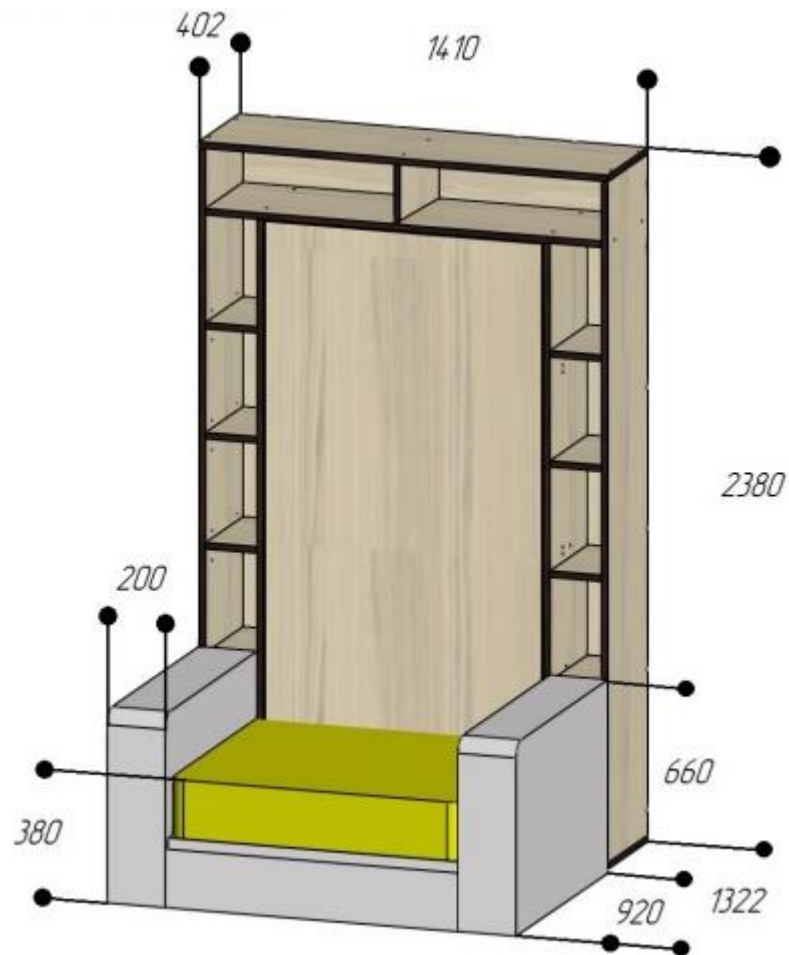

DIMENSIONS OF ELARA LONGA SHELF A PLUS WALLBED WITH «LUXURIA» FRONT SOFA (MATTRESS SIZE 900)

THE WALLBED IS UNFOLDED

THE WALLBED IS FOLDED