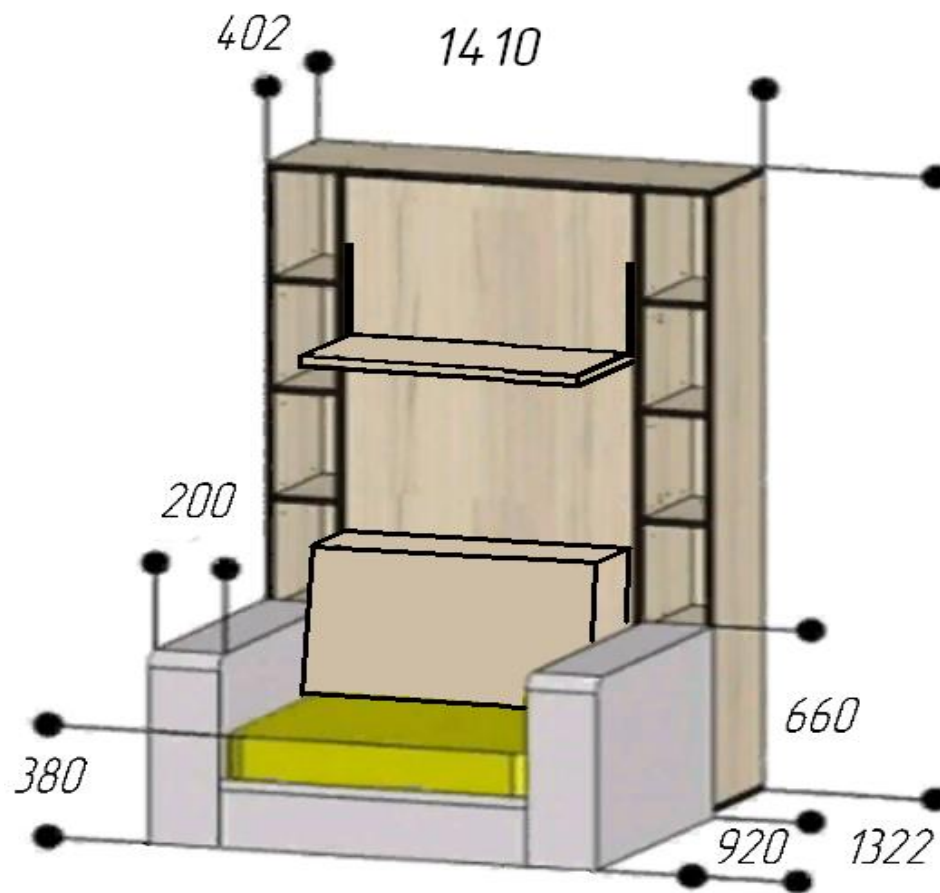

**DIMENSIONS OF ELARA KOMFORT SHELF WALLBED WITH «LUXURIA» FRONT SOFA (MATTRESS SIZE 900)**

**THE WALLBED IS UNFOLDED**

**THE WALLBED IS FOLDED**