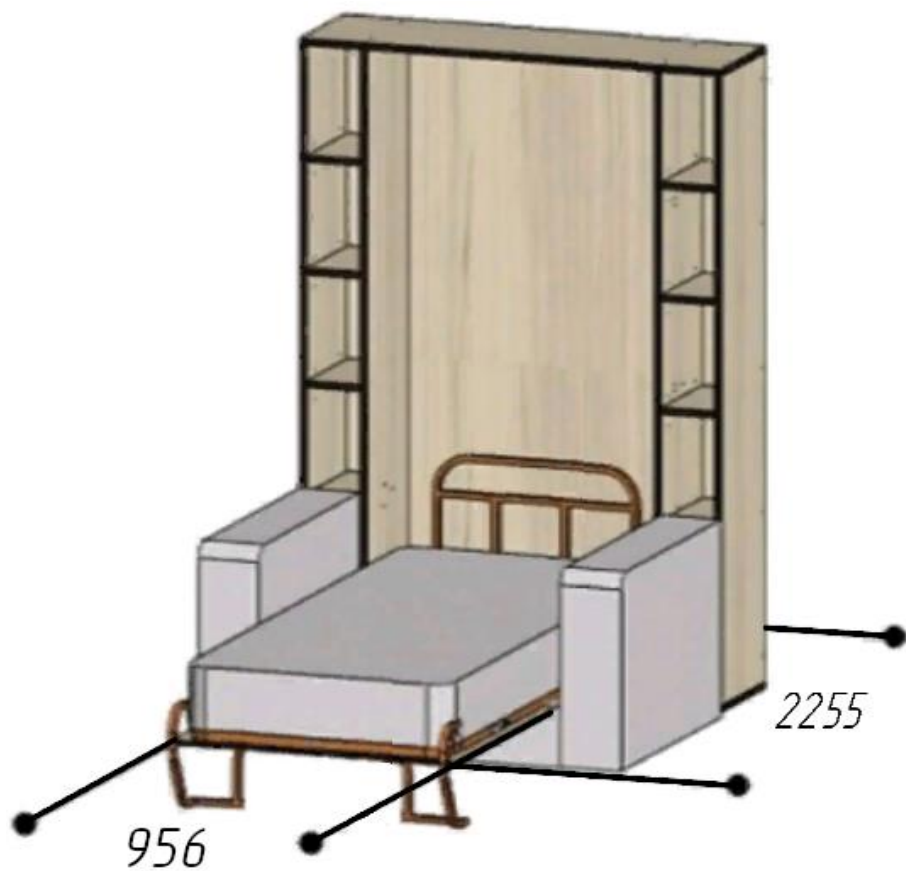

**DIMENSIONS OF ELARA KOMFORT SHELF WALLBED WITH «LUXURIA» FRONT SOFA (MATTRESS SIZE 900)**

**THE WALLBED IS UNFOLDED**

**THE WALLBED IS FOLDED**