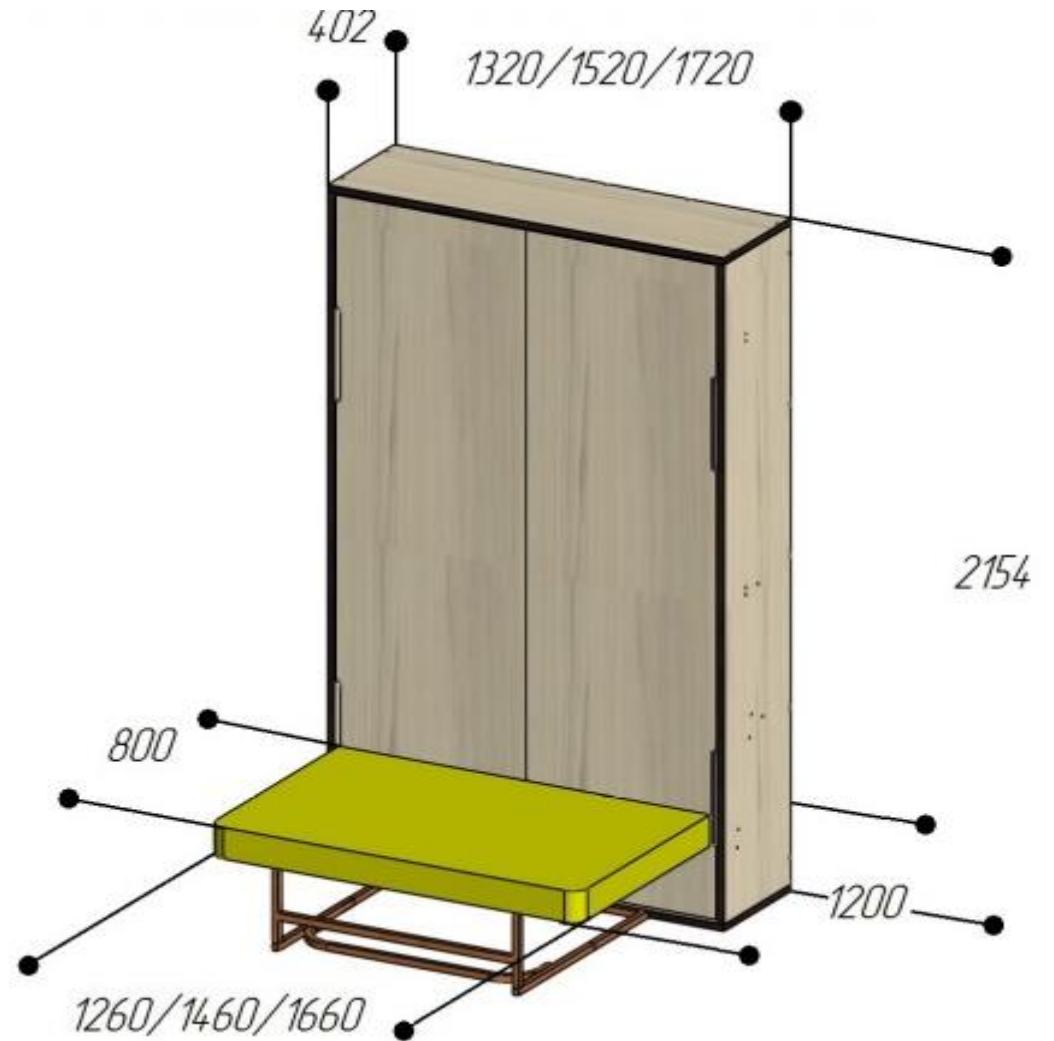

DIMENSIONS OF ELARA WALLBED WITH SOFA (MATTRESS SIZE 1200/1400/1600)

THE WALLBED IS UNFOLDED

THE WALLBED IS FOLDED