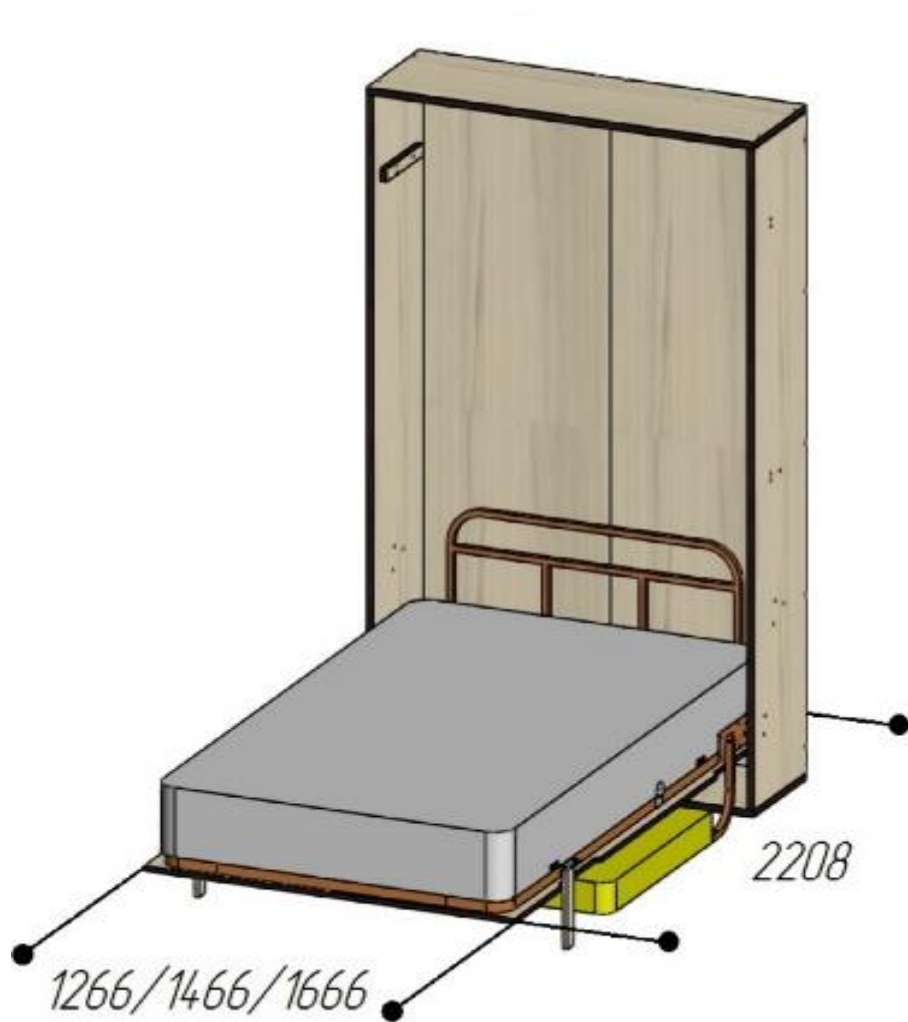

DIMENSIONS OF ELARA WALLBED WITH SOFA (MATTRESS SIZE 1200/1400/1600)

THE WALLBED IS UNFOLDED

THE WALLBED IS FOLDED