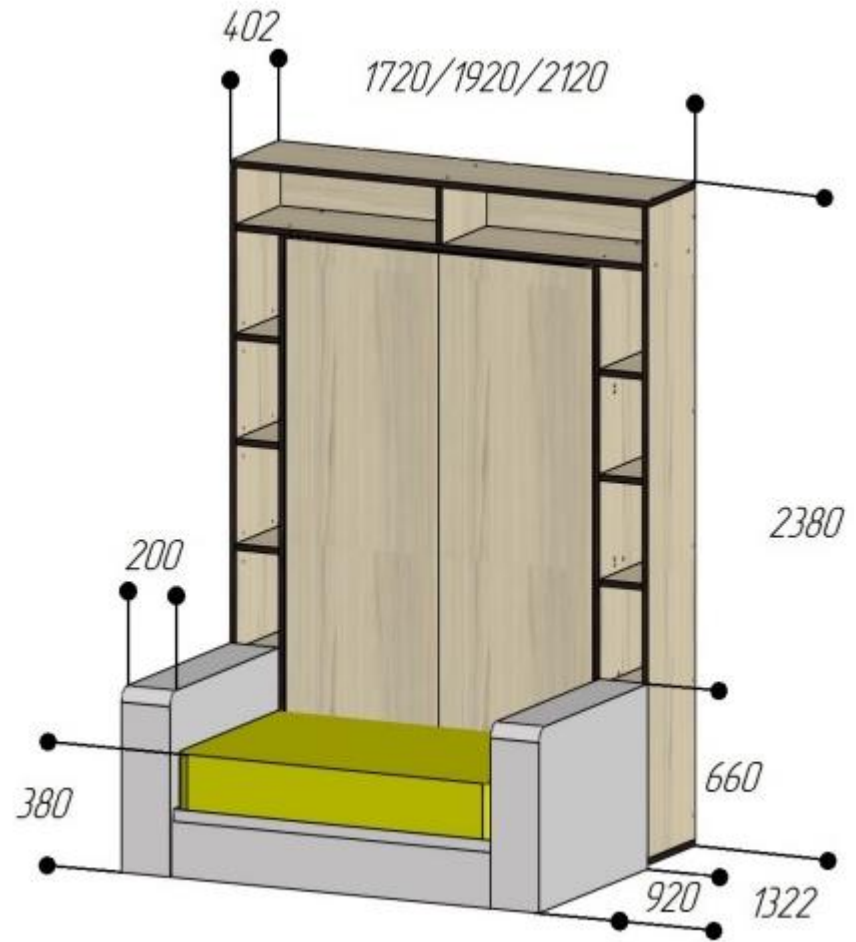

**DIMENSIONS OF ELARA LONGA SHELF A PLUS WALLBED WITH «LUXURIA» FRONT SOFA
(MATTRESS SIZE 1200/1400/1600)**

THE WALLBED IS UNFOLDED

THE WALLBED IS FOLDED