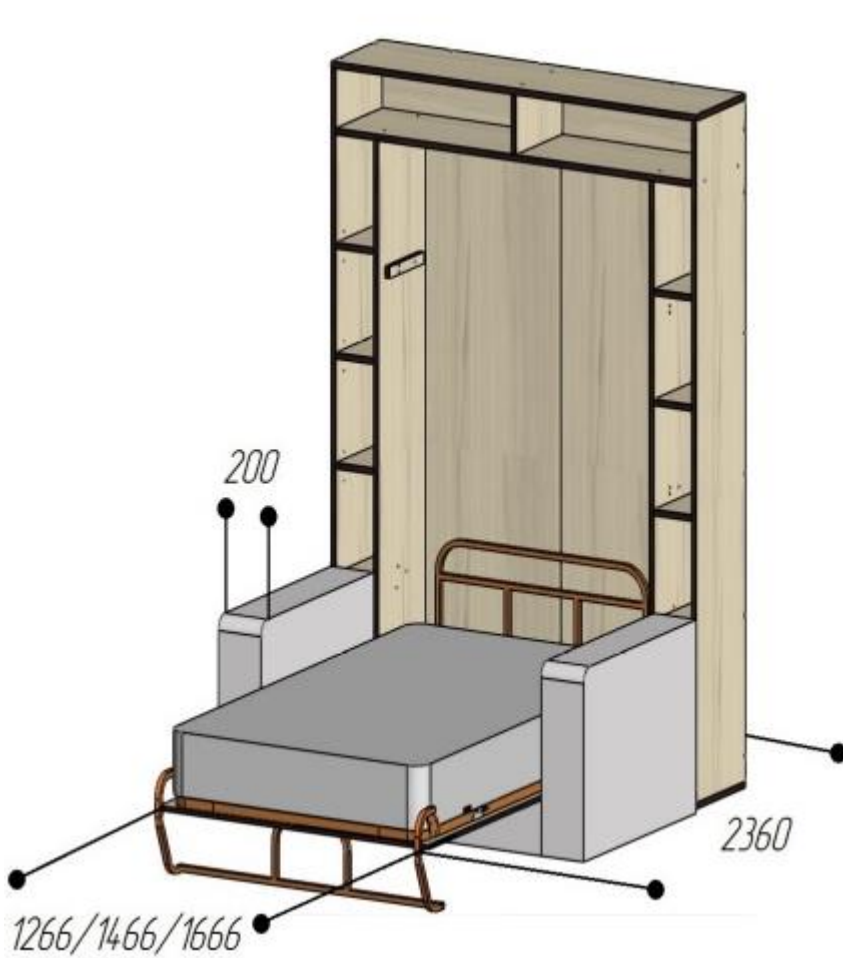

**DIMENSIONS OF ELARA LONGA SHELF A PLUS WALLBED WITH «LUXURIA» FRONT SOFA
(MATTRESS SIZE 1200/1400/1600)**

THE WALLBED IS UNFOLDED

THE WALLBED IS FOLDED