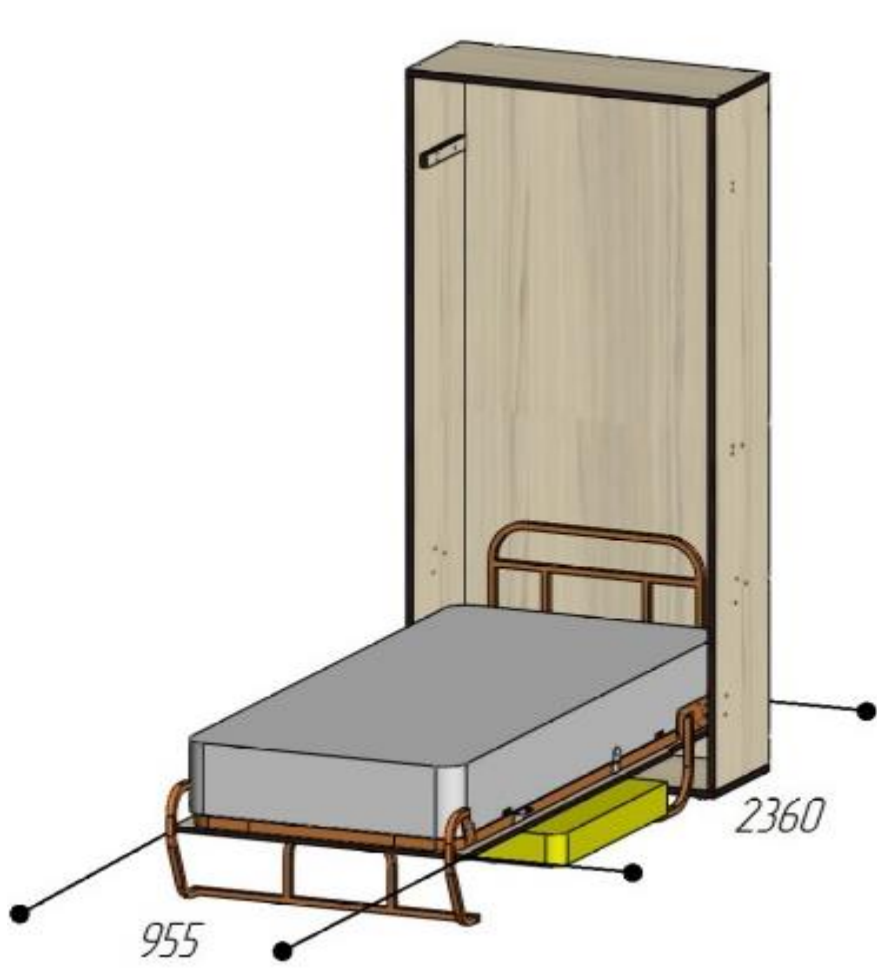

DIMENSIONS OF ELARA LONGA WITH SOFA WALLBED (MATTRESS SIZE 900)

THE WALLBED IS UNFOLDED

THE WALLBED IS FOLDED