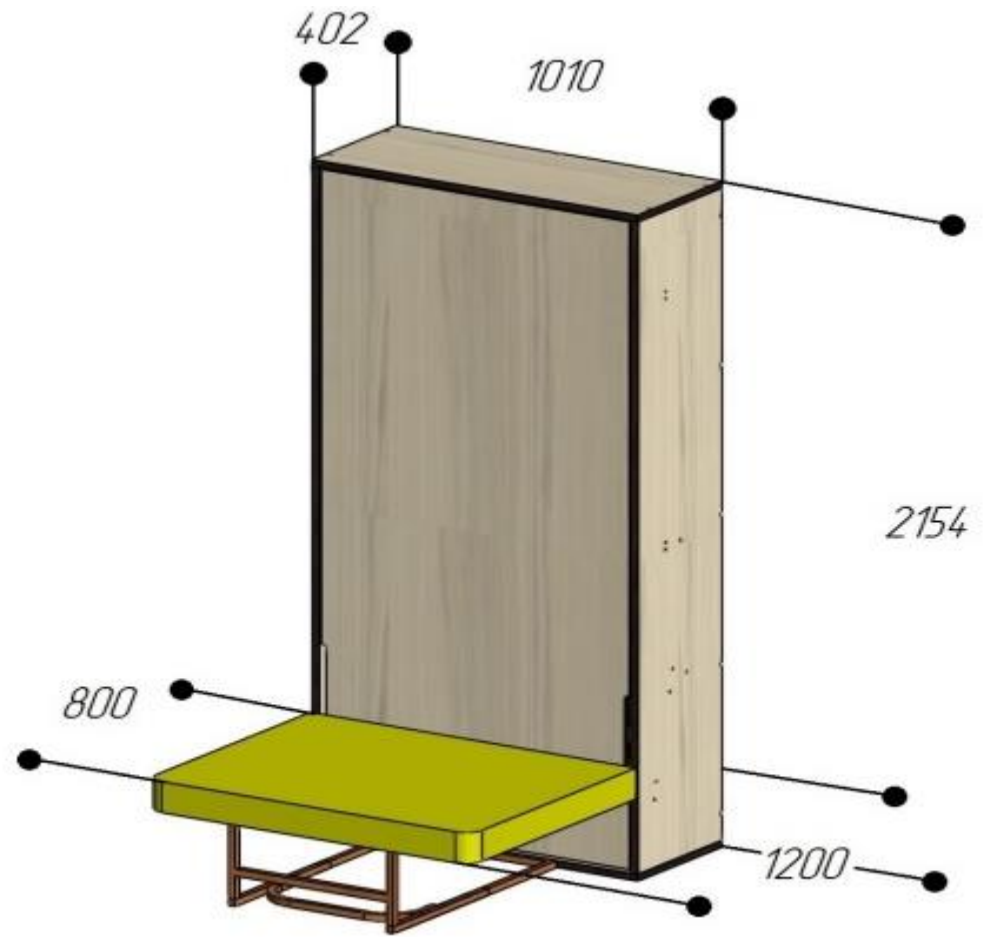

DIMENSIONS OF ELARA LONGA WITH SOFA WALLBED (MATTRESS SIZE 900)

THE WALLBED IS UNFOLDED

THE WALLBED IS FOLDED