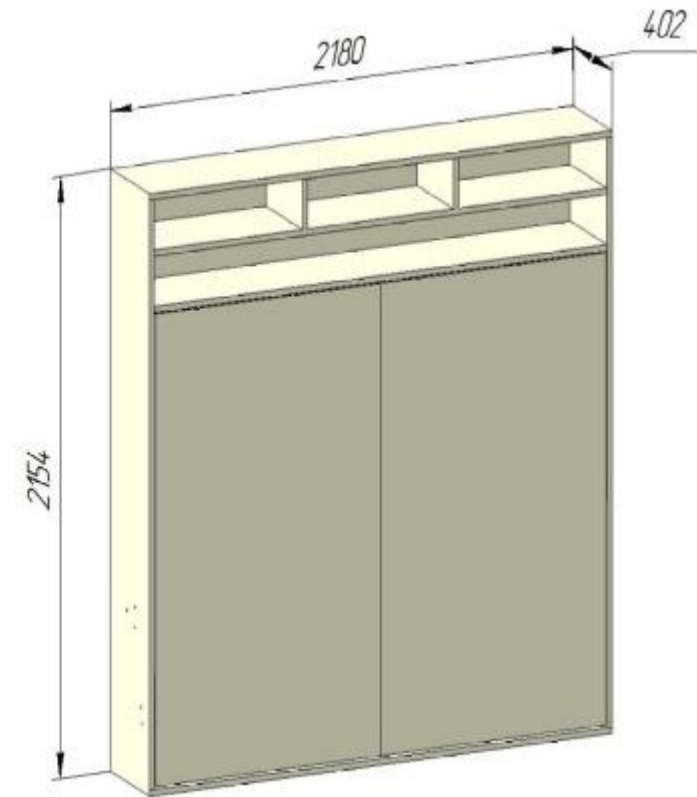

**DIMENSIONS OF MIRALDI LONGA SHELF WALLBED (MATTRESS SIZE 1600)**

**THE WALLBED IS UNFOLDED**

**THE WALLBED IS FOLDED**