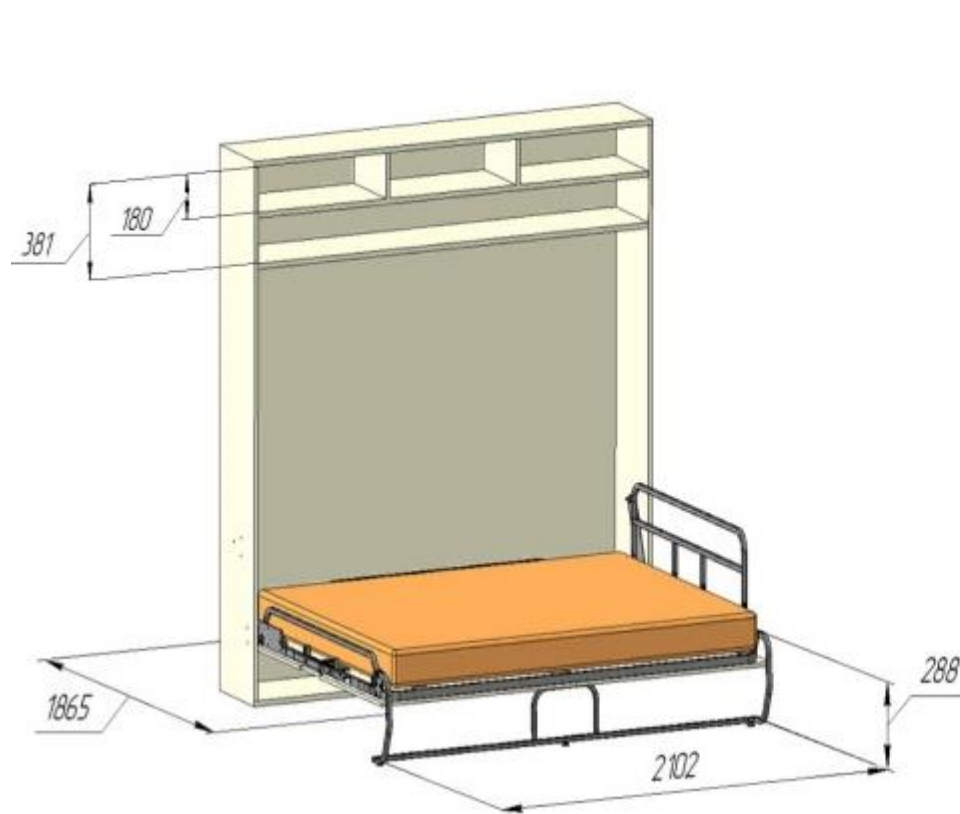

**DIMENSIONS OF MIRALDI LONGA SHELF WALLBED (MATTRESS SIZE 1600)**

**THE WALLBED IS UNFOLDED**

**THE WALLBED IS FOLDED**