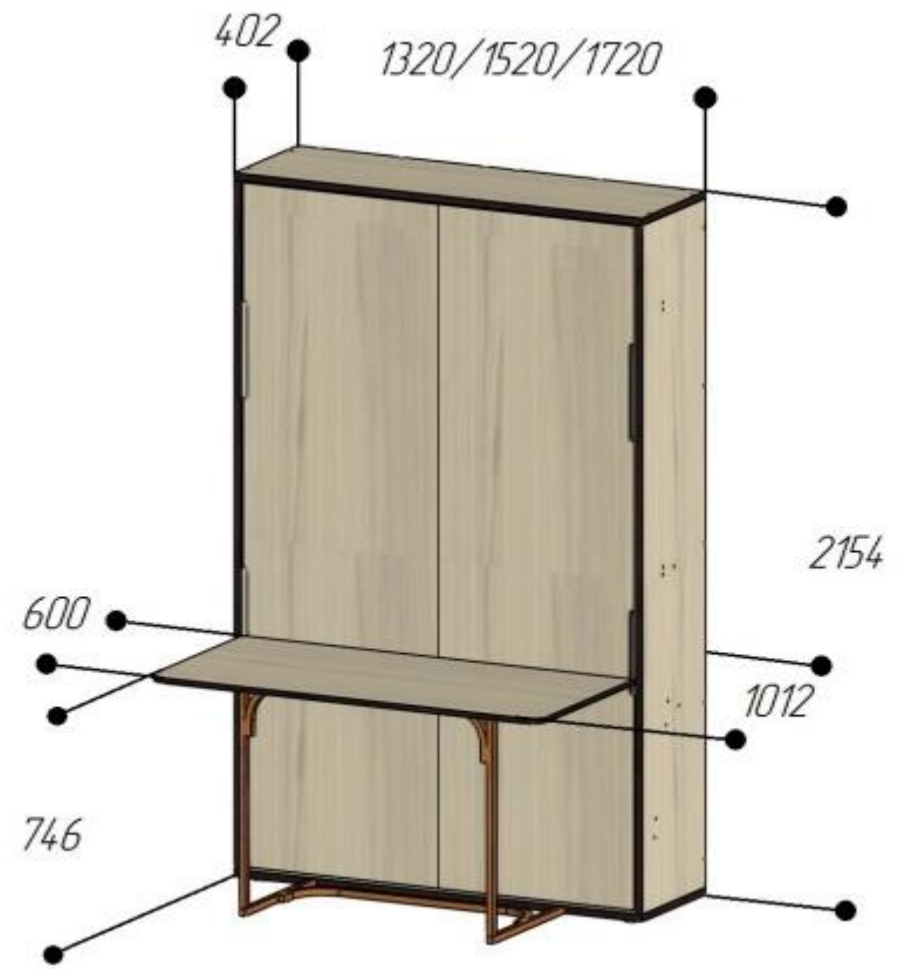

DIMENSIONS OF ELARA WALLBED WITH TABLE (MATTRESS SIZE 1200/1400/1600)

THE WALLBED IS UNFOLDED

THE WALLBED IS FOLDED